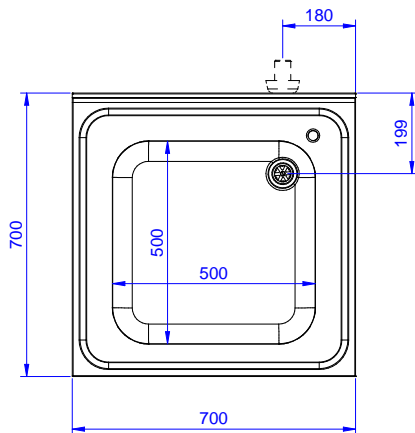

Bowl mm500x500x300h with overflow pipe and 2" drain hole.

### Construction

- 50 mm worktop in 304 AISI stainless steel, 10/10 in thickness with overflow rim along the top.
- Square section legs and 40 mm height-adjustable feet in 304 AISI stainless steel.
- Sink tops easily slotted onto the legs and taps are easily installed from the rear.
- 100 mm upstand with 10 mm radiused corner and 13 mm deep, designed to be used against a wall.
- Delivered in knock-down package.
- Wide range of taps are available to suit every need.

### Optional Accessories

- Set of 4 wheels (2 with brake) PNC 855150   
d. 100mm for tables and sinks  
(total height on wheels= 993 mm)
- Elbow operated mixer tap with PNC 855322   
spout 3/4", single hole
- Elbow operated mixer tap with PNC 855323   
short spout 3/4", single hole
- Foot operated mixer tap (hot PNC 855328   
and cold) with spout 3/4"
- Single plastic drain syphon 2 PNC 895313   
" for Sinks

APPROVAL: \_\_\_\_\_

Experience the Excellence  
[www.electroluxprofessional.com](http://www.electroluxprofessional.com)

Front

Side

D = Drain

Top

**Key Information:**

<b>External dimensions, Width:</b>	
132803 (LG716PN)	700 mm
<b>External dimensions, Depth:</b>	700 mm
<b>External dimensions, Height:</b>	1000 mm
<b>Upstand Dimensions, Height:</b>	100 mm
<b>Upstand Dimensions, Depth:</b>	13 mm
<b>Upstand Dimensions, Radius:</b>	R=10
<b>Bowls number</b>	1
<b>Bowl dimensions</b>	500x500xH300
<b>Worktop thickness:</b>	50 mm
<b>Net weight:</b>	20 kg