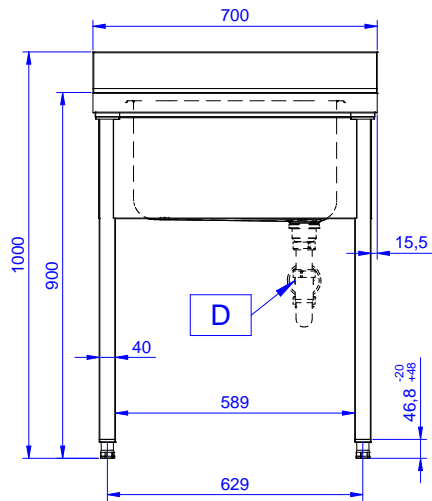

Bowl mm500x500x300h with overflow pipe and 2" drain hole.

### Construction

- 50 mm worktop in 304 AISI stainless steel, 10/10 in thickness with overflow rim along the top.
- Square section legs and 40 mm height-adjustable feet in 304 AISI stainless steel.
- Sink tops easily slotted onto the legs and taps are easily installed from the rear.
- 100 mm upstand with 10 mm radiused corner and 13 mm deep, designed to be used against a wall.
- Delivered in knock-down package.
- Wide range of taps are available to suit every need.

### Optional Accessories

- Set of 4 wheels (2 with brake) PNC 855150   
d. 100mm for tables and sinks  
(total height on wheels= 993 mm)
- Elbow operated mixer tap with PNC 855322   
spout 3/4", single hole
- Elbow operated mixer tap with PNC 855323   
short spout 3/4", single hole
- Foot operated mixer tap (hot PNC 855328   
and cold) with spout 3/4"
- Single plastic drain syphon 2 PNC 895313   
" for Sinks

APPROVAL: \_\_\_\_\_

Experience the Excellence  
[www.electroluxprofessional.com](http://www.electroluxprofessional.com)

Front

Side

D = Drain

Top

**Key Information:**

<b>External dimensions, Width:</b>	
132803 (LG716PN)	700 mm
<b>External dimensions, Depth:</b>	700 mm
<b>External dimensions, Height:</b>	1000 mm
<b>Upstand Dimensions, Height:</b>	100 mm
<b>Upstand Dimensions, Depth:</b>	13 mm
<b>Upstand Dimensions, Radius:</b>	R=10
<b>Bowls number</b>	1
<b>Bowl dimensions</b>	500x500xH300
<b>Worktop thickness:</b>	50 mm
<b>Net weight:</b>	20 kg