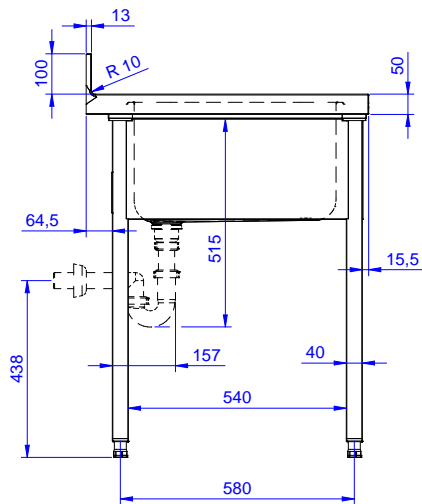

Bowl mm500x500x300h with overflow pipe and 2" drain hole.

### Construction

- 50 mm worktop in 304 AISI stainless steel, 10/10 in thickness with overflow rim along the top.
- Square section legs and 40 mm height-adjustable feet in 304 AISI stainless steel.
- Sink tops easily slotted onto the legs and taps are easily installed from the rear.
- 100 mm upstand with 10 mm radiused corner and 13 mm deep, designed to be used against a wall.
- Delivered in knock-down package.
- Wide range of taps are available to suit every need.

### Optional Accessories

- Set of 4 wheels (2 with brake) PNC 855150   
d. 100mm for tables and sinks  
(total height on wheels= 993 mm)
- Elbow operated mixer tap with PNC 855322   
spout 3/4", single hole
- Elbow operated mixer tap with PNC 855323   
short spout 3/4", single hole
- Foot operated mixer tap (hot PNC 855328   
and cold) with spout 3/4"
- Single plastic drain syphon 2 PNC 895313   
" for Sinks

APPROVAL: \_\_\_\_\_

Experience the Excellence  
[www.electroluxprofessional.com](http://www.electroluxprofessional.com)

Front

Side

D = Drain

Top

**Key Information:**

<b>External dimensions, Width:</b>	
132803 (LG716PN)	700 mm
<b>External dimensions, Depth:</b>	700 mm
<b>External dimensions, Height:</b>	1000 mm
<b>Upstand Dimensions, Height:</b>	100 mm
<b>Upstand Dimensions, Depth:</b>	13 mm
<b>Upstand Dimensions, Radius:</b>	R=10
<b>Bowls number</b>	1
<b>Bowl dimensions</b>	500x500xH300
<b>Worktop thickness:</b>	50 mm
<b>Net weight:</b>	20 kg